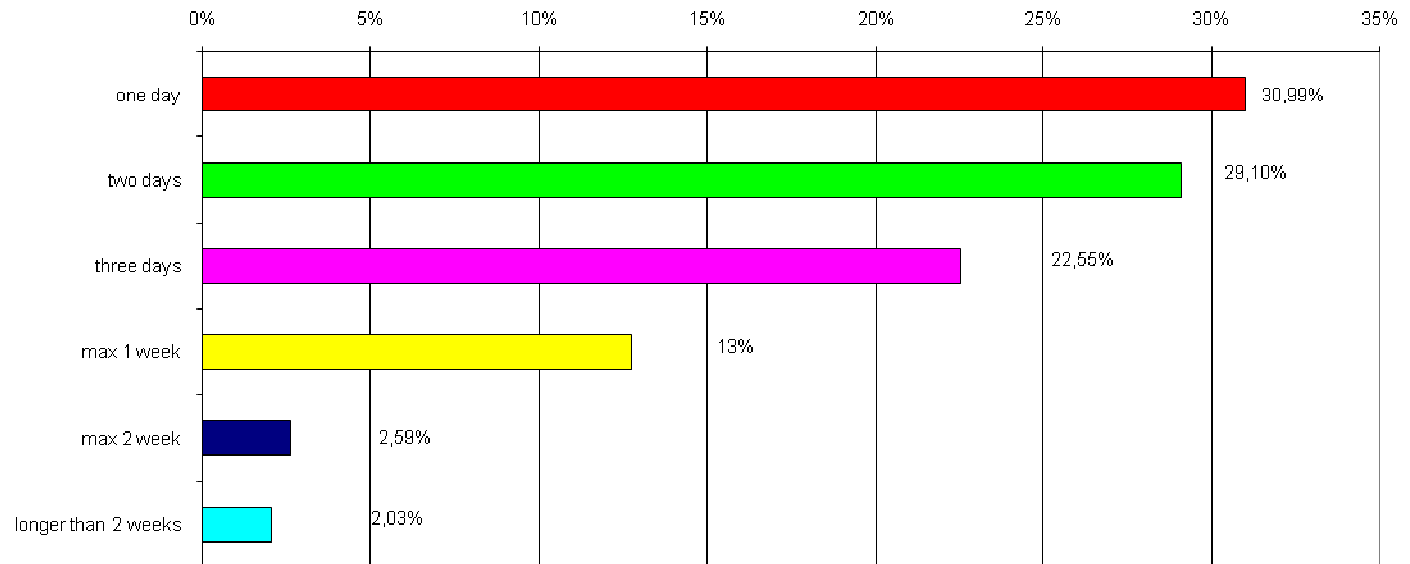

Duration of visit

N= 4773

DOCUMENTA
KASSEL
16/06 — 23/09
2007