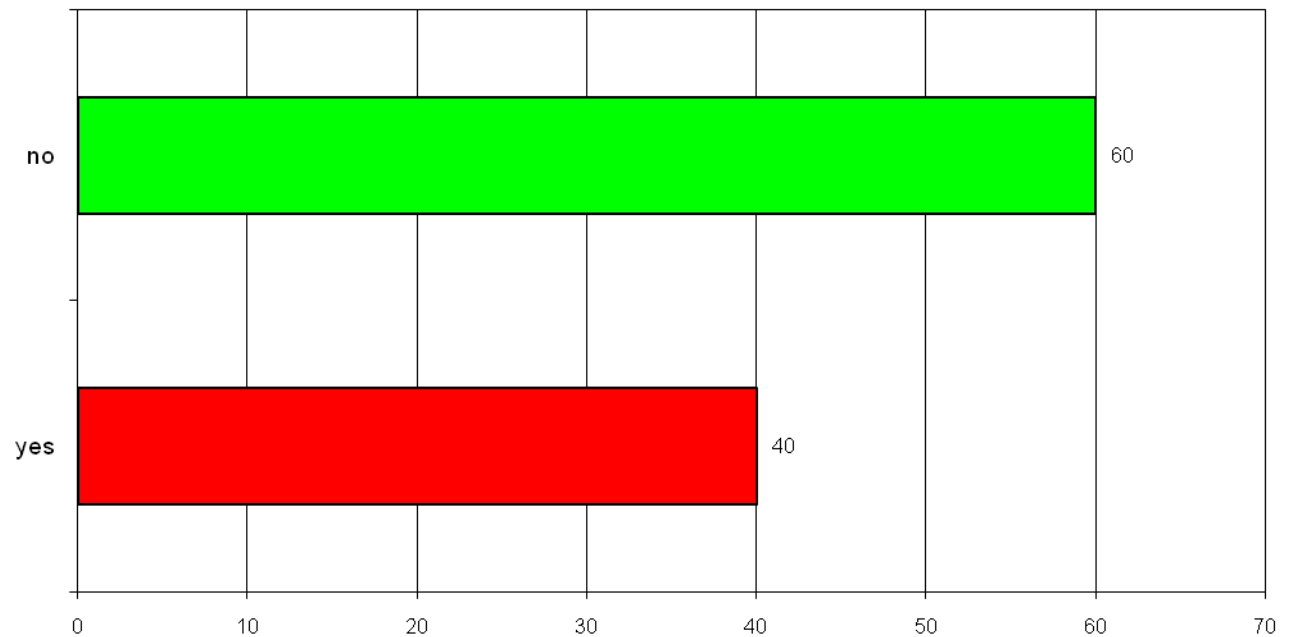

## Professional visitors 40%

N= 4799

DOCUMENTA  
KASSEL  
16/06 — 23/09  
2007