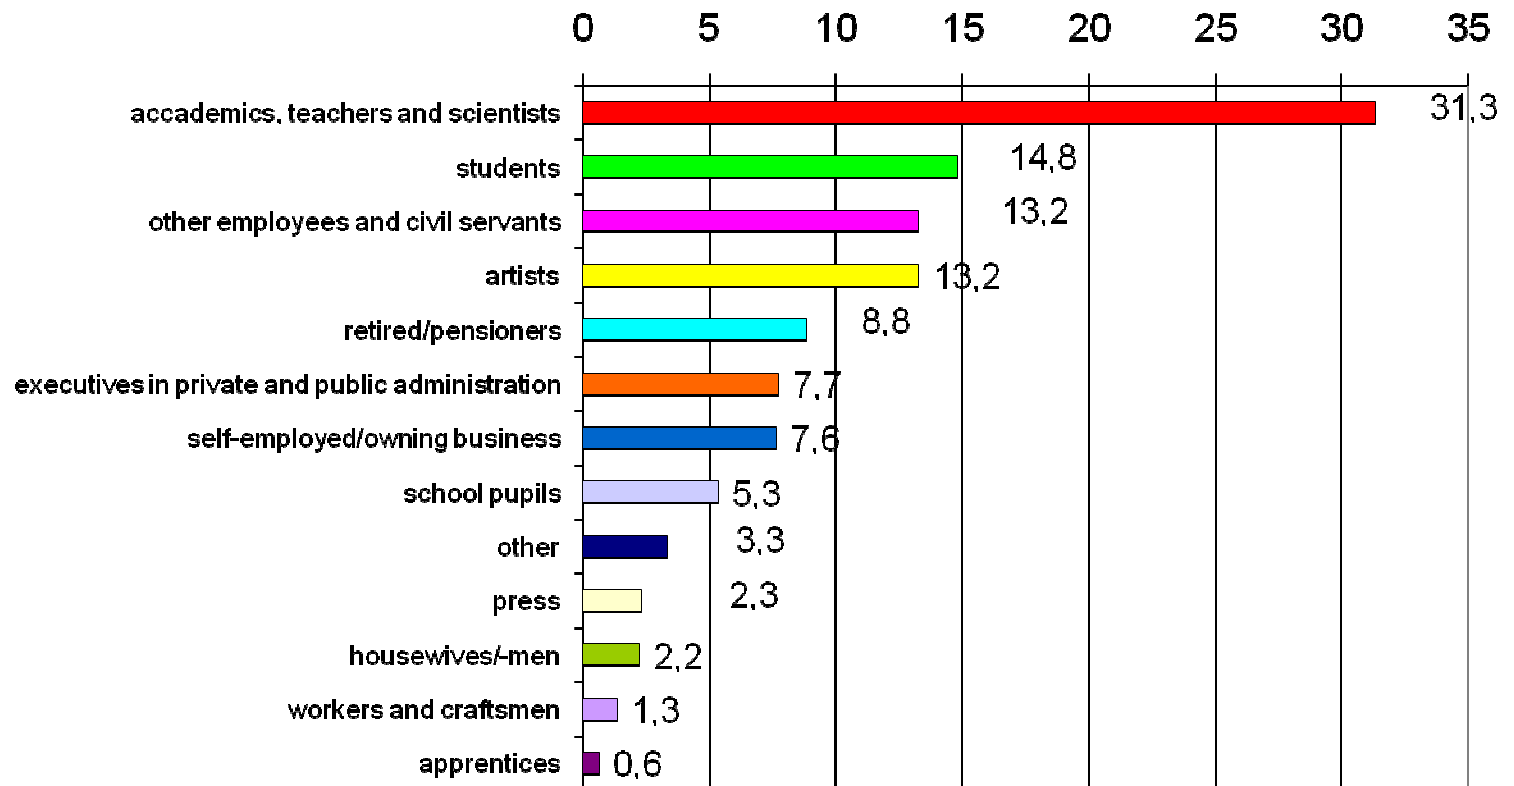

Occupational groups

N= 4915

DOCUMENTA
KASSEL
16/06 — 23/09
2007