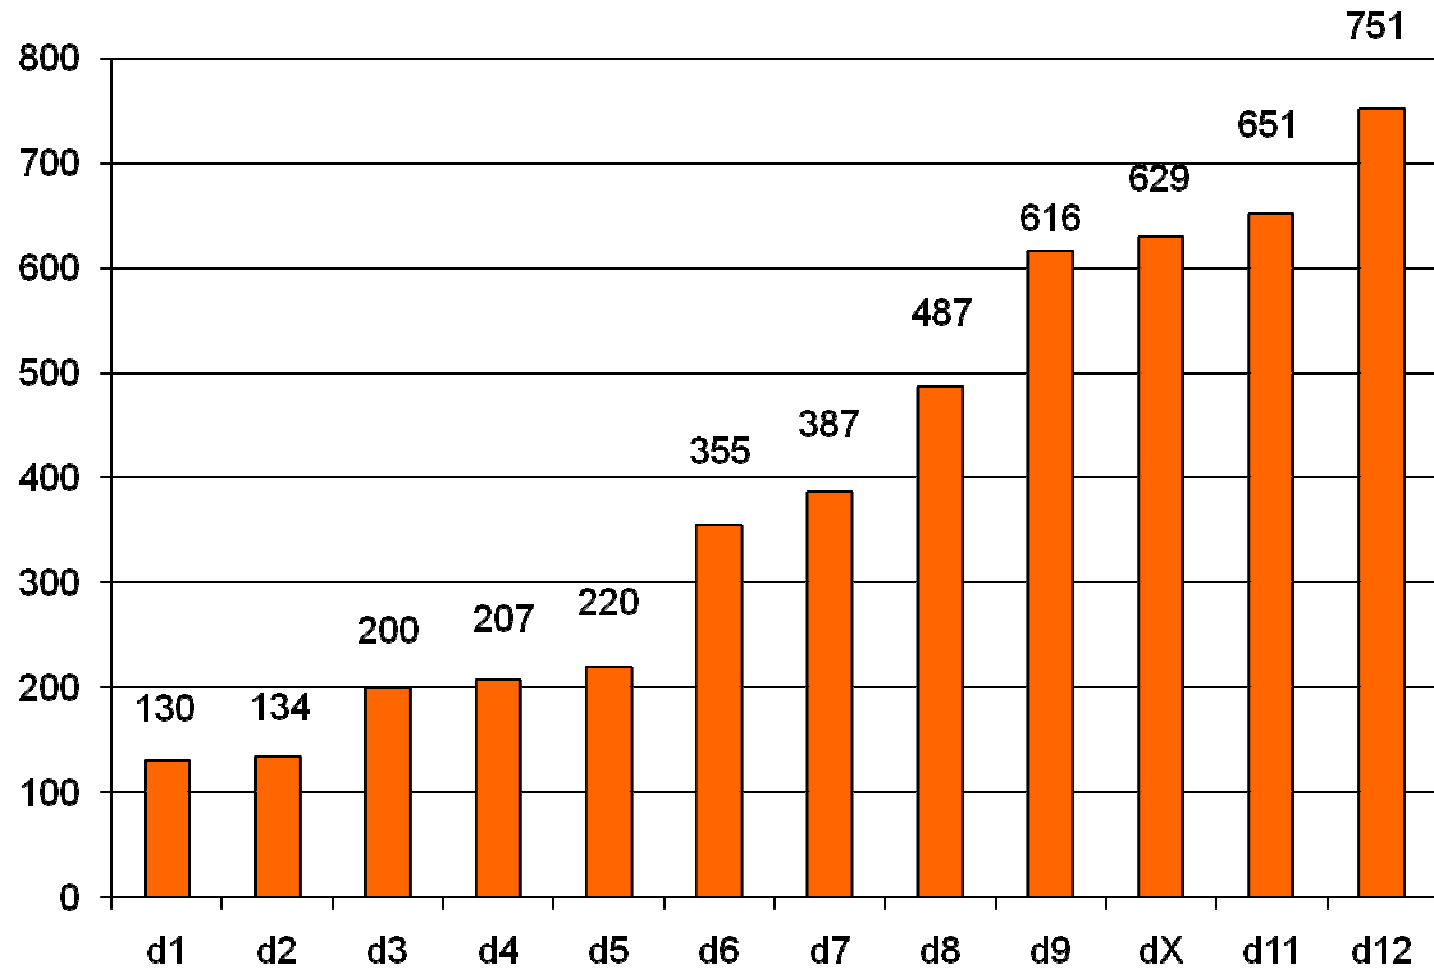

visitors (in thousands)

DOCUMENTA
KASSEL
16/06 — 23/09
2007